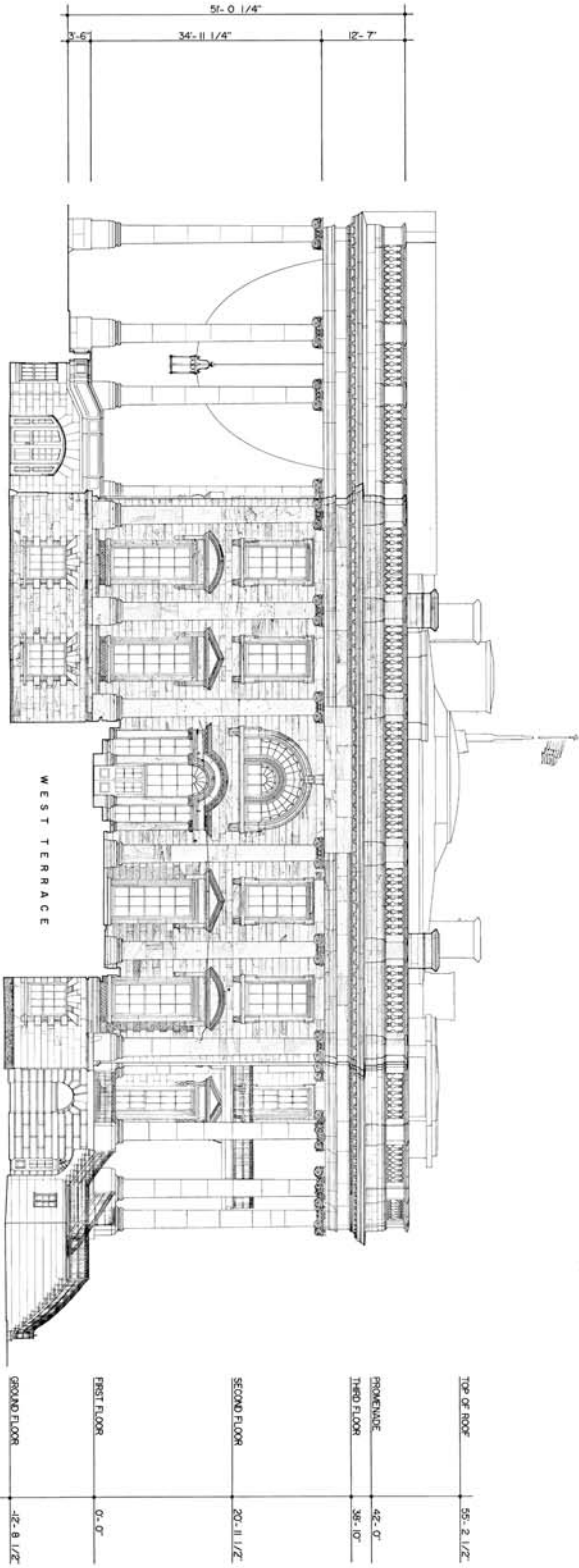

WEST ELEVATION

FULL ELEVATION SHOWING GRAIN PATTERN OF AQUA SANDSTONE
 NOTE: STONES WITHOUT GRAIN PATTERN WERE PAINTED
 OR INACCESSIBLE AT TIME OF RECORDING

FULL ELEVATION

SCALE 1/8" = 1'-0"