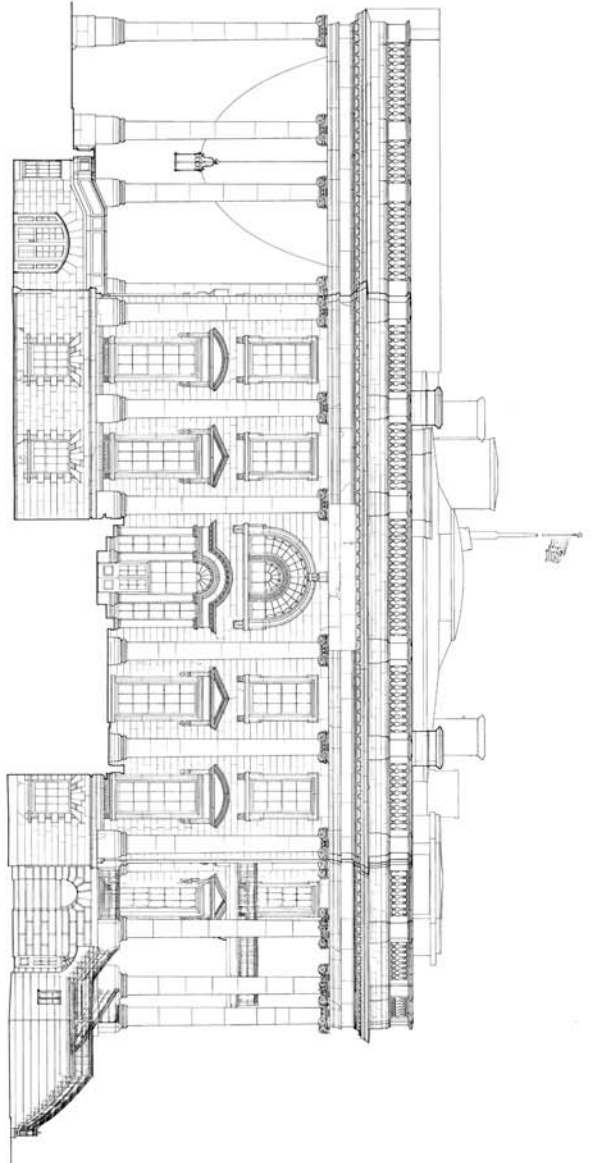

WEST ELEVATION

FULL ELEVATION SHOWING GRAIN PATTERN OF AQUA SANDSTONE
 NOTE: STONES WITHOUT GRAIN PATTERN WERE PAINTED
 OR INACCESSIBLE AT TIME OF RECORDING

FULL ELEVATION

SCALE 1/8" = 1'-0"